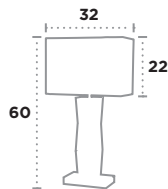

Mirror

UK Product Code	<b>5110BK</b>
EU Product Code	 <b>EU5110BK</b>
Body Finish	Mirror Glass
Shade Finish	Black Oblong Matt Fabric Shade
Lamp	E27 / Max Watt 1 x 60W

Bravo

UK Product Code	<b>4318CC-1</b>
EU Product Code	 <b>EU4318CC-1</b>
Body Finish	Chrome / Black Ceramic
Shade Finish	Black Square Fabric Shade
Lamp	E27 / Max Watt 1 x 60W

Mirror

UK Product Code	<b>1610BK</b>
EU Product Code	 <b>EU1610BK</b>
Body Finish	Black / Mirror
Shade Finish	Black Faux Silk Shade
Lamp	E27 / Max Watt 1 x 60W

Mirror

UK Product Code	<b>1610</b>
EU Product Code	 <b>EU1610</b>
Body Finish	Chrome / Mirror
Shade Finish	White Faux Silk Shade
Lamp	E27 / Max Watt 1 x 60W