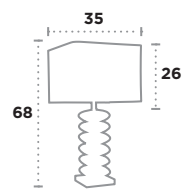

Mirror

UK Product Code	<b>5110BK</b>
EU Product Code	 <b>EU5110BK</b>
Body Finish	Mirror Glass
Shade Finish	Black Oblong Matt Fabric Shade
Lamp	E27 / Max Watt 1 x 60W

Bravo

UK Product Code	<b>4318CC-1</b>
EU Product Code	 <b>EU4318CC-1</b>
Body Finish	Chrome / Black Ceramic
Shade Finish	Black Square Fabric Shade
Lamp	E27 / Max Watt 1 x 60W

Mirror

UK Product Code	<b>1610BK</b>
EU Product Code	 <b>EU1610BK</b>
Body Finish	Black / Mirror
Shade Finish	Black Faux Silk Shade
Lamp	E27 / Max Watt 1 x 60W

Mirror

UK Product Code	<b>1610</b>
EU Product Code	 <b>EU1610</b>
Body Finish	Chrome / Mirror
Shade Finish	White Faux Silk Shade
Lamp	E27 / Max Watt 1 x 60W