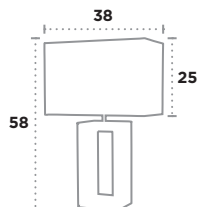

Mirror

UK Product Code	<b>5110BK</b>
EU Product Code	 <b>EU5110BK</b>
Body Finish	Mirror Glass
Shade Finish	Black Oblong Matt Fabric Shade
Lamp	E27 / Max Watt 1 x 60W

Bravo

UK Product Code	<b>4318CC-1</b>
EU Product Code	 <b>EU4318CC-1</b>
Body Finish	Chrome / Black Ceramic
Shade Finish	Black Square Fabric Shade
Lamp	E27 / Max Watt 1 x 60W

Mirror

UK Product Code	<b>1610BK</b>
EU Product Code	 <b>EU1610BK</b>
Body Finish	Black / Mirror
Shade Finish	Black Faux Silk Shade
Lamp	E27 / Max Watt 1 x 60W

Mirror

UK Product Code	<b>1610</b>
EU Product Code	 <b>EU1610</b>
Body Finish	Chrome / Mirror
Shade Finish	White Faux Silk Shade
Lamp	E27 / Max Watt 1 x 60W